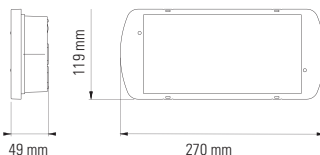

SafeLite

Function	Use either as an emergency luminaire or exit sign
Testing system	Stand Alone
Rest Mode	Possibility to switch off the luminaire when operating on battery mode (TLU)
Housing	Polycarbonate, Glow wire test : 850°C, RAL9003
Type of mounting	Surface Options : see accessories page
Terminals	up to 2.5 mm² (connector type depending on product variant)
Degree of protection	IP42/IK04 or IP65/IK07
Operation Mode	Non Maintained or Maintained & Non Maintained mode selectable
Connection voltage	230V +/- 5% [220V-240V] 50-60Hz
Permissible ambient temperature	+5°C to +40°C
Battery	Ni-Cd
Light source	LED strip
Viewing distance	20m or 30m
Insulation class	II
Dimensions in mm	20 m viewing distance version: 270 x 119 x 49 30 m viewing distance version: 371 x 170 x 62
Lighting performance	See photometric data pages

SafeLite 20m