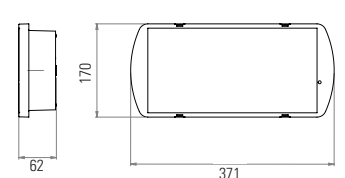

SafeLite 30m