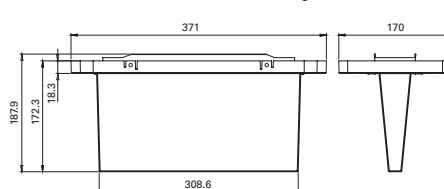

SafeLite 20m Exit Sign Plexiglass drawings (mm)

Recessed Base 30m Dimensional drawings (mm)

Cone Diffuser 30m Dimensional drawings (mm)

SafeLite 30m Exit Sign Plexiglass drawings (mm)

Self-contained luminaires