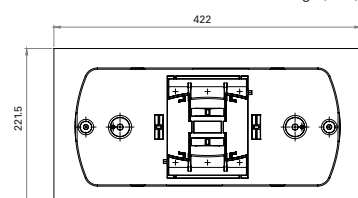

Other formats on demand, please liaise with the PM

Remote control box

LUM10312	Remote control box - TLU 2
----------	----------------------------

Recessed Base 20m Dimensional drawings (mm)

Cone Diffuser 20m Dimensional drawings (mm)

SafeLite 20m Exit Sign Plexiglass drawings (mm)

Recessed Base 30m Dimensional drawings (mm)

Cone Diffuser 30m Dimensional drawings (mm)

SafeLite 30m Exit Sign Plexiglass drawings (mm)

Self-contained luminaires