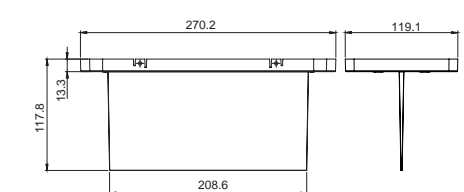

SafeLite 20m Exit Sign Plexiglass drawings (mm)

Recessed Base 30m Dimensional drawings (mm)

Cone Diffuser 30m Dimensional drawings (mm)

SafeLite 30m Exit Sign Plexiglass drawings (mm)

Self-contained luminaires