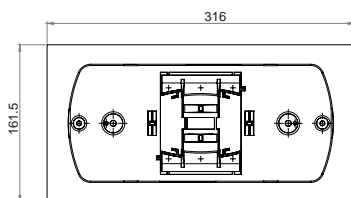

Remote control box

LUM10312	Remote control box - TLU 2

Recessed Base 20m Dimensional drawings (mm)