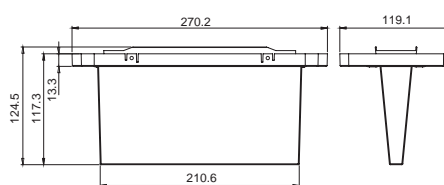

SafeLite 20m Exit Sign Plexiglass drawings (mm)

Recessed Base 30m Dimensional drawings (mm)

Cone Diffuser 30m Dimensional drawings (mm)

SafeLite 30m Exit Sign Plexiglass drawings (mm)

Self-contained luminaires