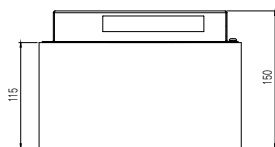

Exit Cube 33022 LED CG-S

Emergency Sign Luminaire

Exit Cube 33022 LED CG-S

Dimensions in mm

Wall bracket

Chain mounting kit

Cable mounting kit

Replacement escape sign cube

Viewing Distance	20 m
Luminous flux Φ_E/Φ_N at the end of rated operating time	100 %
Housing material	Cube: polycarbonate; enclosure: coated steel sheet
Housing colour	White RAL 9010
Weight	Luminaire 1.1 kg Cube: 0.6 kg
Type of mounting	Ceiling or wall mounting (bracket required)
Connection terminals	Loop terminals 3 x 2.5 mm ²
Connection voltage	220 - 240 V AC, 50/60 Hz 176 - 275 V DC
Current consumption with battery operating	25 mA
Power consumption mains operation (apparent power / effective power)	9.5 VA / 5.9 W
Permissible temperature range	-20 °C to +40 °C
Light source	HighPower LEDs 4 x 1 W

Ordering details

Type	Scope of supply	Order No.
Exit Cube 33022 LED CG-S	Enclosure and exit sign cube, for 20 m viewing distance with LED Supply and CG-S Technology (20 addresses), silkscreened pictograms (arrow left, right, down) acc. to ISO 7010	40071353421