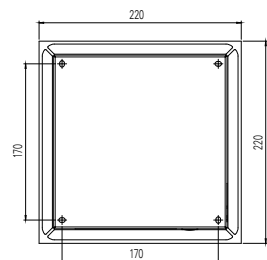

Exit Cube 33022 LED CG-S

Emergency Sign Luminaire

Exit Cube 33022 LED CG-S

Dimensions in mm

Wall bracket

Chain mounting kit

Cable mounting kit

Replacement escape sign cube

Exit Cube 33022 LED CG-S

- Exit sign cube with LED Technology for large, wide areas, e.g. warehouses or retail areas
- Robust design with impact-resistance of IK07
- Low operating costs via low connected load
- Minimum maintenance effort via use of LEDs with high service life (up to 50,000 hours)
- Modular design of the polycarbonate cube enables simple and safe mounting by just sliding cube onto installed luminaire
- Easy and flexible mounting options with space to land cables- Ceiling, wall, cable and chain.
- Optimal perceptibility due to high luminance of the white contrasting colour ($> 500 \text{ cd/m}^2$) acc. DIN 4844-1 / ISO 3864-1 (for bright environments) and high uniformity $L_{\text{min}}/L_{\text{max}} > 0,4$ (in mains operation)
- Reduced operating costs due to of especially low power consumption
- Shorten inspection effort due to CEWA GUARD technology
- Automatic function monitoring for up to 20 luminaires per circuit
- Reduced installation cost with STAR Technology
- Freely programmable mixed operation, allowing the switching of luminaire modes within one circuit

Viewing Distance	20 m
Luminous flux Φ_E/Φ_N at the end of rated operating time	100 %
Housing material	Cube: polycarbonate; enclosure: coated steel sheet
Housing colour	White RAL 9010
Weight	Luminaire 1.1 kg Cube: 0.6 kg
Type of mounting	Ceiling or wall mounting (bracket required)
Connection terminals	Loop terminals 3 x 2.5 mm ²
Connection voltage	220 - 240 V AC, 50/60 Hz 176 - 275 V DC
Current consumption with battery operating	25 mA
Power consumption mains operation (apparent power / effective power)	9.5 VA / 5.9 W
Permissible temperature range	-20 °C to +40 °C
Light source	HighPower LEDs 4 x 1 W