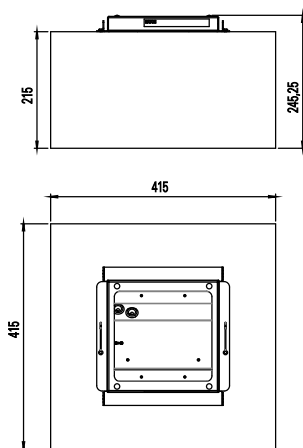

Exit Cube 33042 LED CG-S

Dimensions in mm

Replacement escape sign cube

Viewing Distance	40 m
Luminous flux $\Phi_E/\Phi_N$ at the end of rated operating time	100 %
Housing material	Cube: PMMA; enclosure: coated steel sheet
Housing colour	White RAL 9010
Weight	Luminaire 1.6 kg Cube: 3,1 kg
Type of mounting	Ceiling mounting
Connection terminals	Loop terminals 3 x 2.5 mm <sup>2</sup>
Connection voltage	220 - 240 V AC, 50/60 Hz 176 - 275 V DC
Current consumption with battery operating	46 mA
Power consumption mains operation (apparent power / effective power)	17.6 VA / 10.6 W
Permissible temperature range	-20 °C to +40 °C
Light source	HighPower LEDs 8 x 1 W

### Ordering details

Type	Scope of supply	Order No.
Exit Cube 33042 LED CG-S	Enclosure and exit sign cube, for 40 m viewing distance with LED Supply and CG-S Technology (20 addresses), silkscreened pictograms (arrow left, right, down) acc. to ISO 7010	40071353422

### Ordering details accessories

Type	Scope of supply	Order No.
Replacement escape sign cube (40 m viewing distance)	silkscreened pictograms (arrow left, right, down) acc. to ISO 7010	40071354451